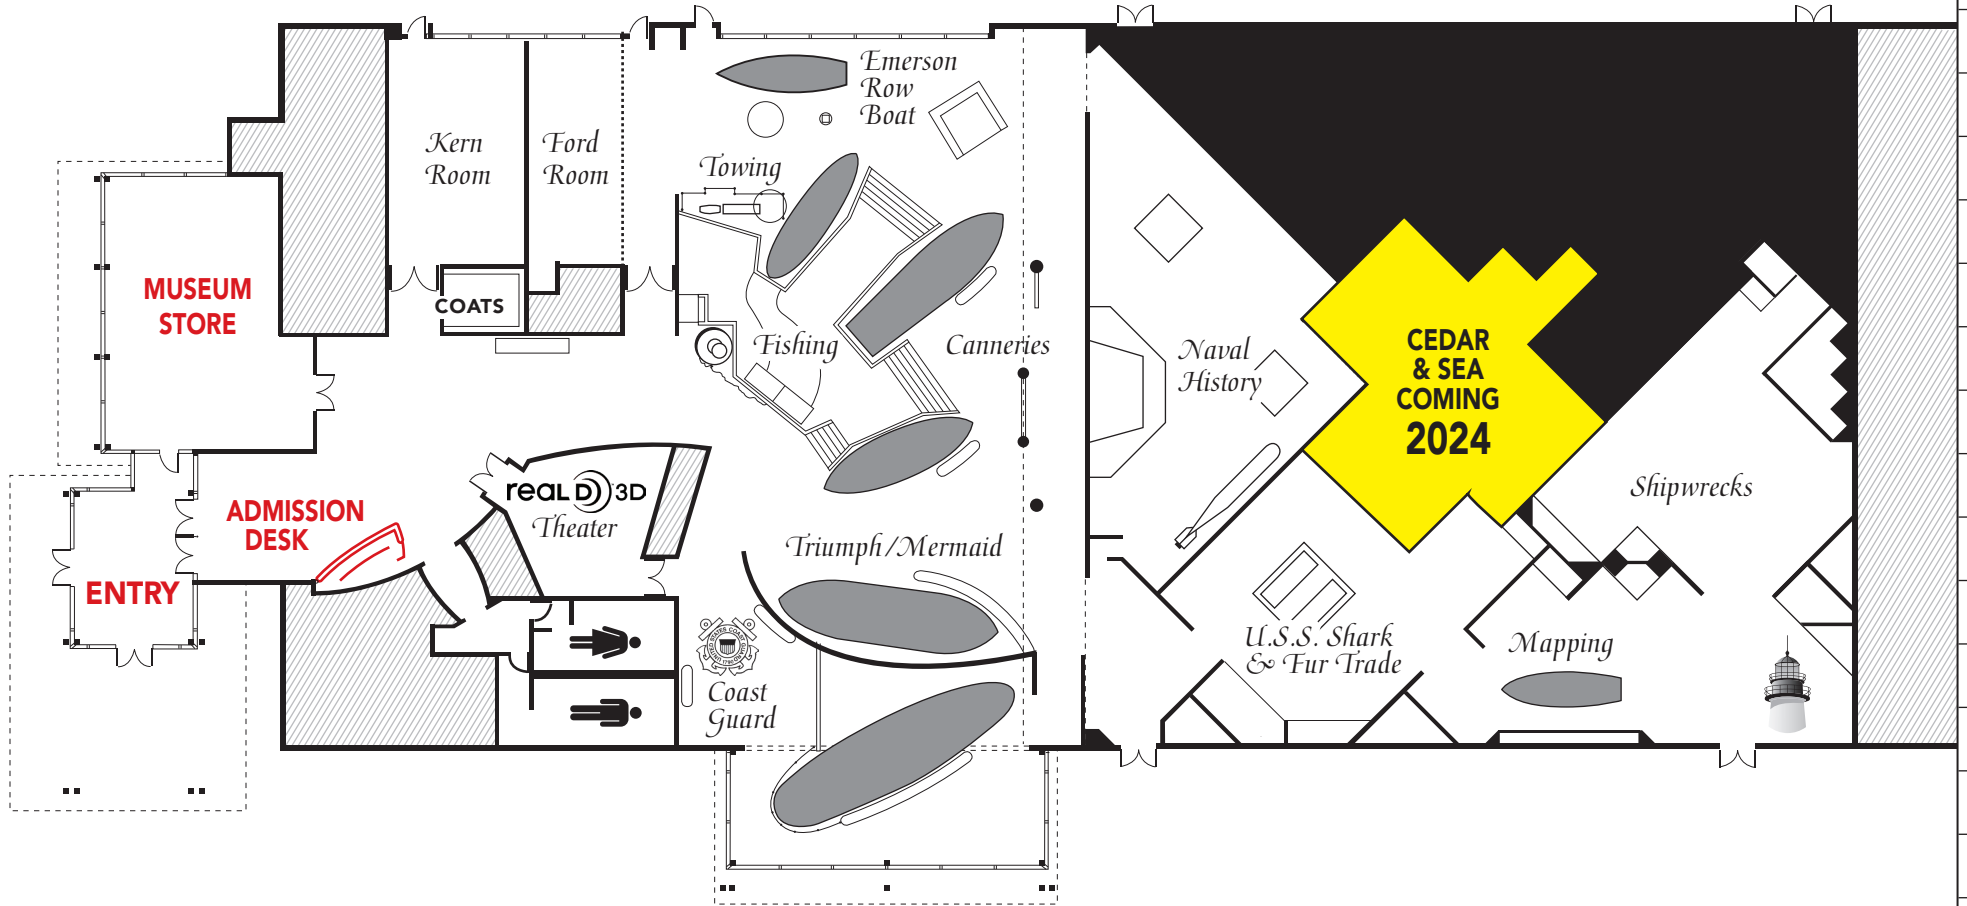

C O L U M B I A R I V E R

LIGHTSHIP  
COLUMBIA

ASTORIA RIVERWALK

ASTORIA RIVERFRONT TROLLEY

TO BARBEY CENTER

# COLUMBIA RIVER MARITIME MUSEUM

1792 MARINE DRIVE • ASTORIA, OREGON 97103 • WWW.CRMM.ORG